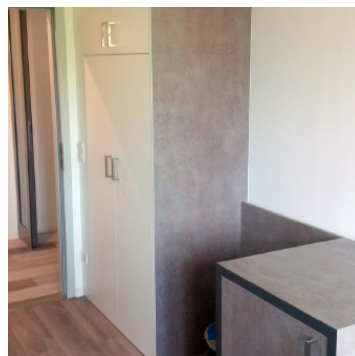

Amenities and prices

Our campus apartments on Maria-Probst-Straße 3

Category	m ²	Amenities	Rent
A	18	furnished, private bath, shared kitchen, Internet access (for students of SRH Hochschule Heidelberg)*	400.- Euro
B	24	furnished, private bath, shared kitchen, Internet access (for students of SRH Hochschule Heidelberg)*	450.- Euro
D	24	handicapped accessible room, furnished, private bath, shared kitchen, Internet access (for students of SRH Hochschule Heidelberg)*	450.- Euro

Our campus apartments on Bonhoefferstraße 9

Category	m ²	Amenities	Rent
A	15	furnished, private bath, W-LAN Internet access (for students at SRH Hochschule Heidelberg)*	430.- Euro
B	31	large, wheelchair accessible room with a balcony, W-LAN Internet access (for students at SRH Hochschule Heidelberg)*	560.- Euro

Our campus apartments on Bonhoefferstraße 13

Category	m ²	Amenities	Rent
A	17	furnished, private bath	365.- Euro
B	11	furnished, bath shared by two apartments	265.- Euro
C	11	furnished, shared bath on the hall	230.- Euro
D	15	furnished, shared bath on the hall	265.- Euro