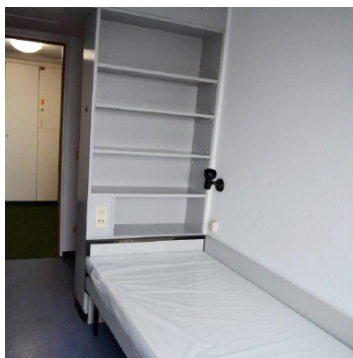

Amenities and prices

Our campus apartments on Maria-Probst-Straße 3

Category	m ²	Amenities	Rent
A	18	furnished, private bath, shared kitchen, Internet access (for students of SRH Hochschule Heidelberg)*	400.- Euro
B	24	furnished, private bath, shared kitchen, Internet access (for students of SRH Hochschule Heidelberg)*	450.- Euro
D	24	handicapped accessible room, furnished, private bath, shared kitchen, Internet access (for students of SRH Hochschule Heidelberg)*	450.- Euro

Our campus apartments on Bonhoefferstraße 9

Category	m ²	Amenities	Rent
A	15	furnished, private bath, W-LAN Internet access (for students at SRH Hochschule Heidelberg)*	430.- Euro
B	31	large, wheelchair accessible room with a balcony, W-LAN Internet access (for students at SRH Hochschule Heidelberg)*	560.- Euro

Our campus apartments on Bonhoefferstraße 13

Category	m ²	Amenities	Rent
A	17	furnished, private bath	365.- Euro
B	11	furnished, bath shared by two apartments	265.- Euro
C	11	furnished, shared bath on the hall	230.- Euro
D	15	furnished, shared bath on the hall	265.- Euro