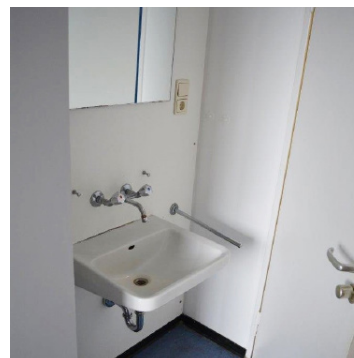

Amenities and prices

Our campus apartments on Maria-Probst-Straße 3

Category	m ²	Amenities	Rent
A	18	furnished, private bath, shared kitchen, Internet access (for students of SRH Hochschule Heidelberg)*	400.- Euro
B	24	furnished, private bath, shared kitchen, Internet access (for students of SRH Hochschule Heidelberg)*	450.- Euro
D	24	handicapped accessible room, furnished, private bath, shared kitchen, Internet access (for students of SRH Hochschule Heidelberg)*	450.- Euro

Our campus apartments on Bonhoefferstraße 9

Category	m ²	Amenities	Rent
A	15	furnished, private bath, W-LAN Internet access (for students at SRH Hochschule Heidelberg)*	430.- Euro
B	31	large, wheelchair accessible room with a balcony, W-LAN Internet access (for students at SRH Hochschule Heidelberg)*	560.- Euro

Our campus apartments on Bonhoefferstraße 13

Category	m ²	Amenities	Rent
A	17	furnished, private bath	365.- Euro
B	11	furnished, bath shared by two apartments	265.- Euro
C	11	furnished, shared bath on the hall	230.- Euro
D	15	furnished, shared bath on the hall	265.- Euro