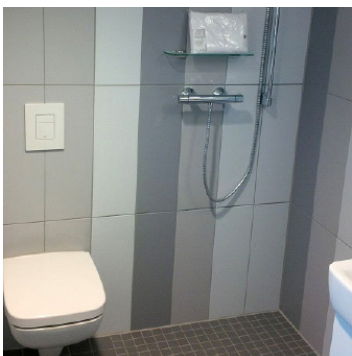

Amenities and prices

Our campus apartments on Maria-Probst-Straße 3

Category	m ²	Amenities	Rent
A	18	furnished, private bath, shared kitchen, Internet access (for students of SRH Hochschule Heidelberg)*	400.- Euro
B	24	furnished, private bath, shared kitchen, Internet access (for students of SRH Hochschule Heidelberg)*	450.- Euro
D	24	handicapped accessible room, furnished, private bath, shared kitchen, Internet access (for students of SRH Hochschule Heidelberg)*	450.- Euro

Our campus apartments on Bonhoefferstraße 9

Category	m ²	Amenities	Rent
A	15	furnished, private bath, W-LAN Internet access (for students at SRH Hochschule Heidelberg)*	430.- Euro
B	31	large, wheelchair accessible room with a balcony, W-LAN Internet access (for students at SRH Hochschule Heidelberg)*	560.- Euro

Our campus apartments on Bonhoefferstraße 13

Category	m ²	Amenities	Rent
A	17	furnished, private bath	365.- Euro
B	11	furnished, bath shared by two apartments	265.- Euro
C	11	furnished, shared bath on the hall	230.- Euro
D	15	furnished, shared bath on the hall	265.- Euro